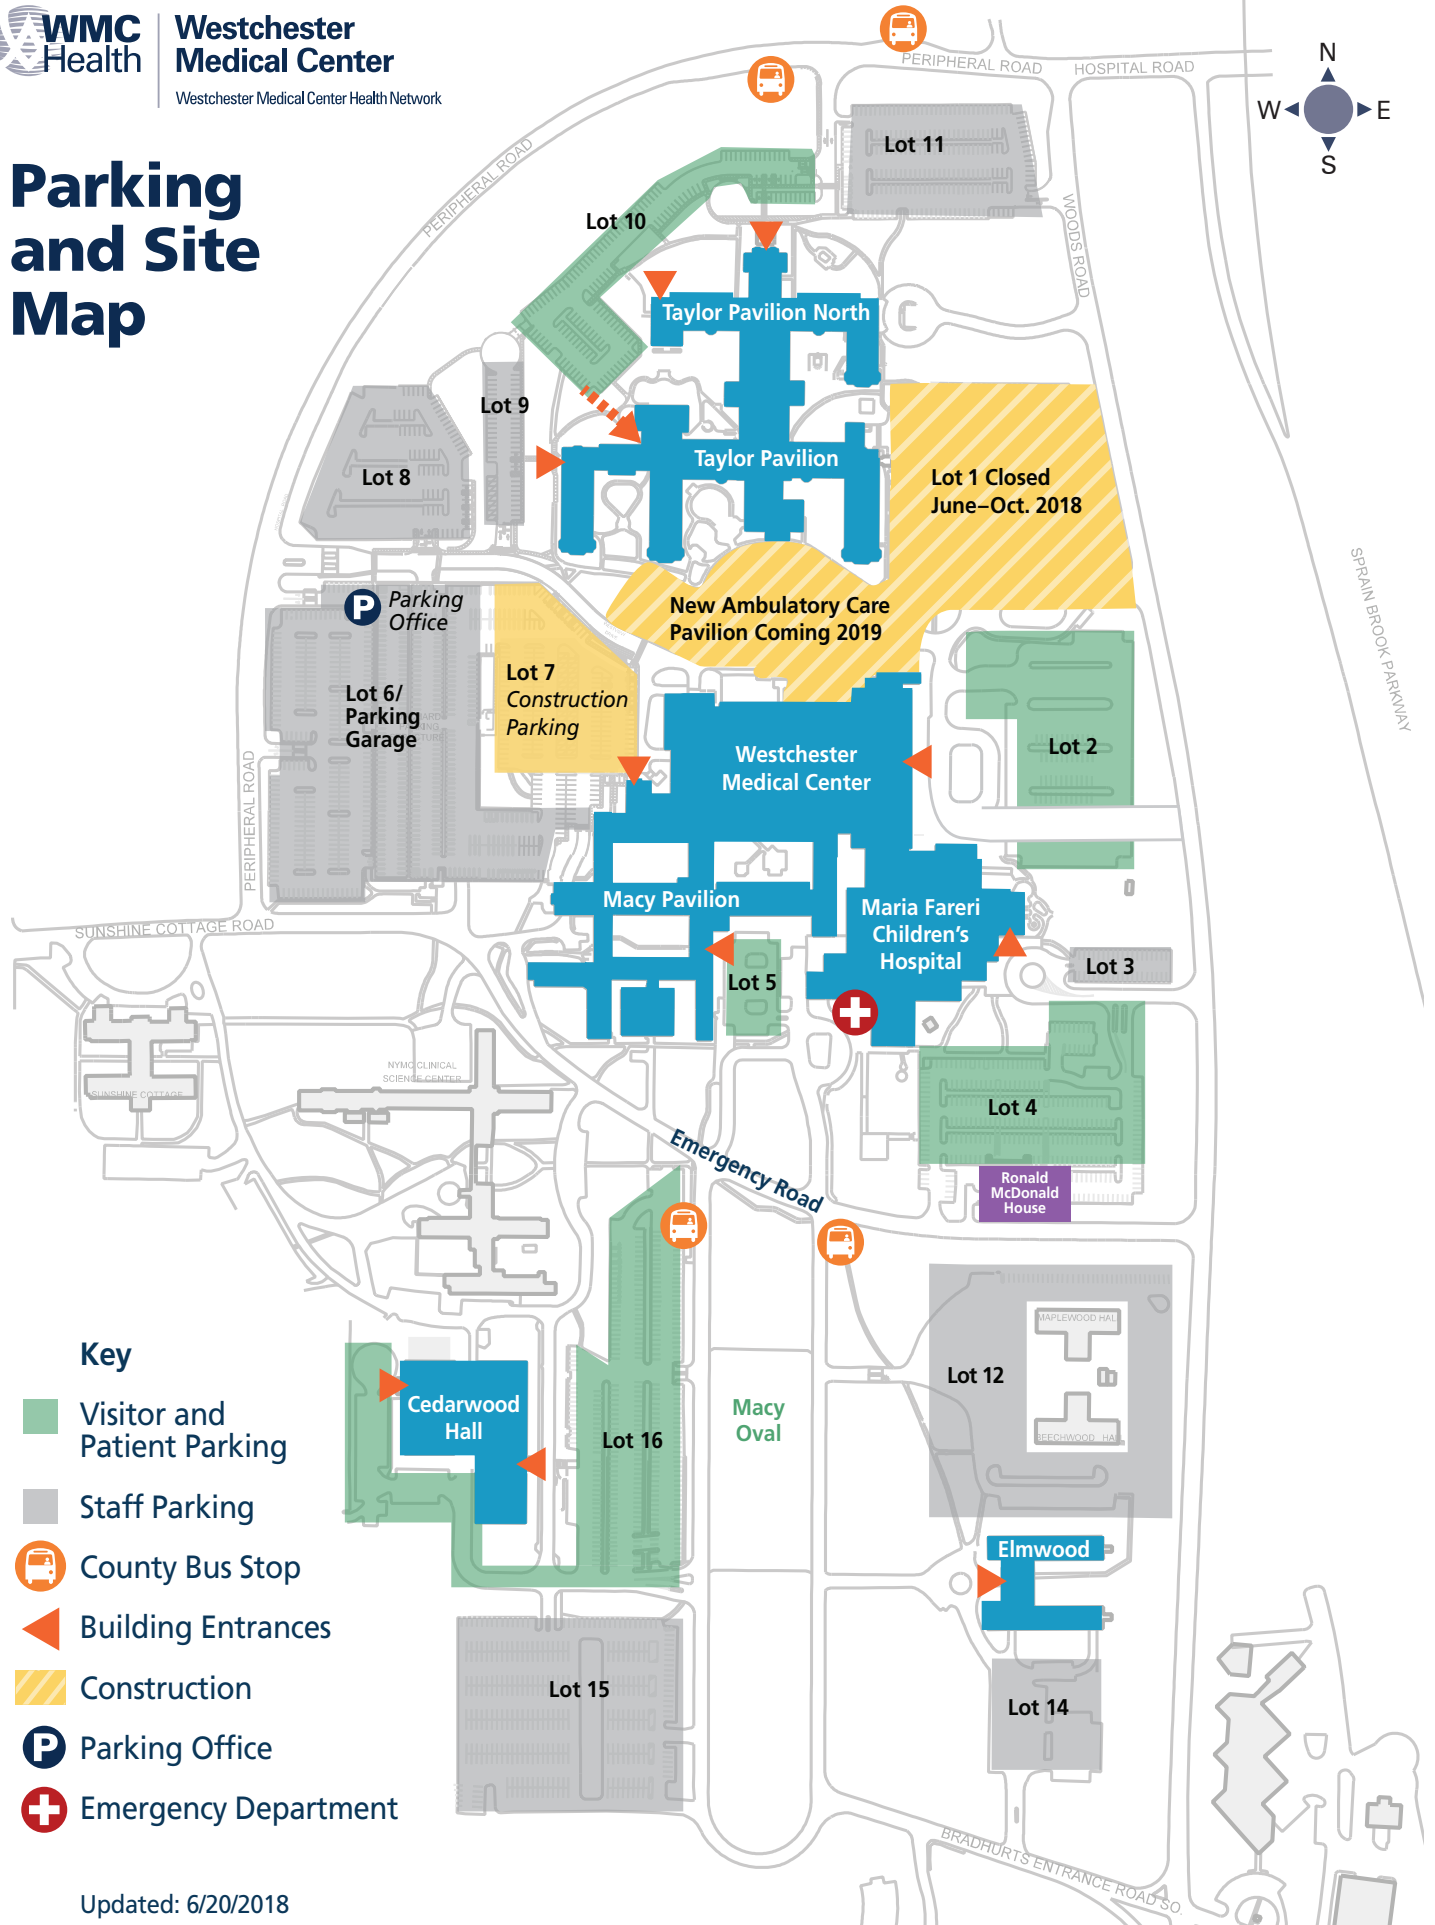

**Westchester Medical Center**

Westchester Medical Center Health Network

# Parking and Site Map

### Key

- Visitor and Patient Parking
- Staff Parking
- ⋈ County Bus Stop
- Building Entrances
- Construction
- P Parking Office
- + Emergency Department

Updated: 6/20/2018